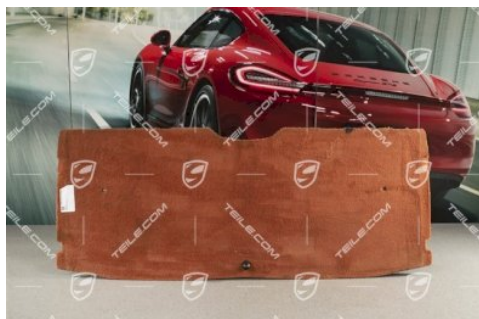

Rear panel trim, Carpet, terracotta, Cabrio

 **TEILE.COM** > Porsche 911 > 996 > Body parts > 807-05 Floor covering, rear, attachment parts

Product details

Article number: 99655528106M10

Condition: **used**

Suitable for: Porsche 911 > Model 996, 1998-2005

Side:

Side:

Side:

Manufacturer price: 193,57 €
(nett :162,66 €)

Discount: 50%

Available: **ready for shipping**

Price: **96,79 €**
(nett:81,34 €)

Product description

Rear panel trim, Carpet, terracotta, Cabrio

Galeria produktu