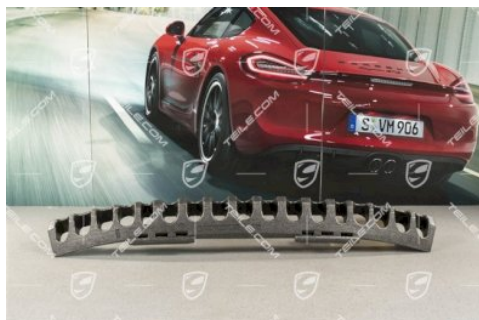

## Sport Design, Front bumper impact insert / styrofoam absorber

 **TEILE.COM** > Porsche Panamera > 970 > Body parts > 802-20 Bumper reinforcement Front

### Product details

Article number: 97050577900

Condition: **new**

Suitable for: Porsche Panamera, 2010-2016

Available: **shipping in 3-7 days\***  
\*provided the product is available at the manufacturer

### Product description

Sport Design, Front bumper impact insert / styrofoam absorber