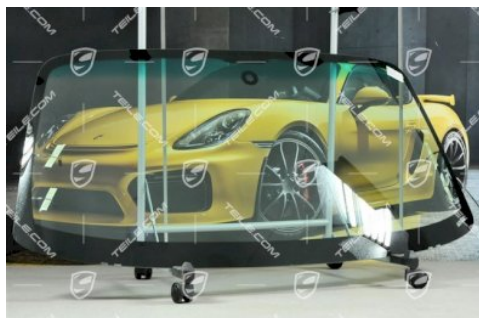

## Windscreen tinted, upper part: dark green, auto-dimming interior mirror with rain sensor

 **TEILE.COM** > Porsche Boxster > 986 > Body parts > 805-00 Windows

### Product details

Article number:	98654190109
Producer:	Genuine Porsche parts
Condition:	<b>new</b> New: a brand-new, unused.
Suitable for:	Porsche Boxster > Model 986, 2003-2004
Side:	
Manufacturer price:	<del>874,08 €</del> (nett :734,52 €)
Discount:	<b>35%</b>
Available:	<b>ready for shipping</b>
<b>Price:</b>	<b>568,15 €</b> <b>(nett:477,44 €)</b>

### Product description

Porsche 986 Boxster Windscreen tinted, upper part: dark green, auto-dimming interior mirror with rain sensor.