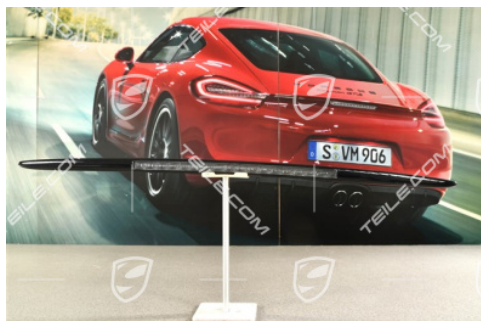

## Additional brake light, convertible

 **TEILE.COM** > Porsche 911 > 997 > Lighting, electrical parts > 905-05 Rear light

### Product details

Article number: 99763105403

Producer: Genuine Porsche parts

Condition: **new**  
New: a brand-new, unused.

Suitable for: Porsche 911 > Model 997, 2005-2012

Side:

Available: **shipping in 3-7 days\***  
\*provided the product is available at the manufacturer