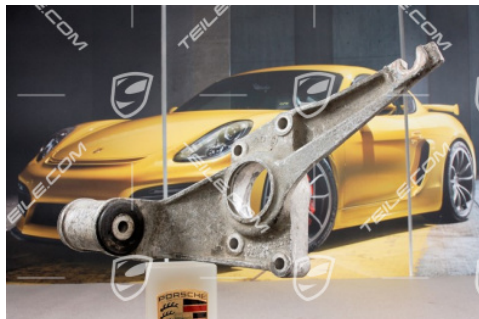

Bearing flange, L

 **TEILE.COM** > 968 > Rear axle > 501-00 Rear-axle wheel carrier, control arm, wheel hub

Product details

Article number:	94433105900
Condition:	used
Suitable for:	Porsche 968, 1992-1995 Porsche 944, 1982-1991
Side:	Left
Manufacturer price:	402,15-€ (nett :337,94 €)
Discount:	75%
Available:	ready for shipping
Price:	100,54 € (nett:84,49 €)

Product description

Bearing flange, L