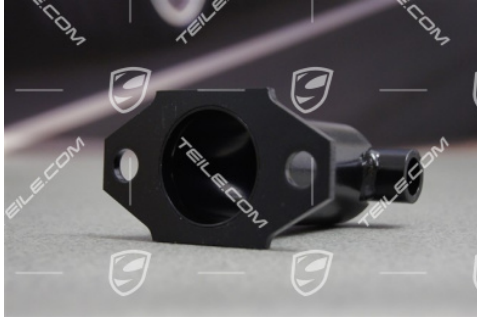

## Bumper impact tube, L=R

 **TEILE.COM** > Porsche 911 > 996 > Body parts > 802-05 Rear bumper, Facelift 02-05

### Product details

Article number: 99650501901

Producer: Genuine Porsche parts

Condition: **new**  
New: a brand-new, unused.

Suitable for:

- Porsche 911 > Model 996, 2002-2005
- Porsche 911 > Model 996, 1998-2001
- Porsche 911 > Model 996, 2001-2005
- Porsche Boxster > Model 986, 2003-2005
- Porsche Boxster > Model 986, 1997-2002
- Porsche 911 > Model 993, 1994-1998
- Porsche 911 > Model 964, 1989-1994
- Porsche Boxster > Model 987, 2005-2008
- Porsche 911 > Model 997, 2004-today
- Porsche 911 > Model 997, 2008-today

### Product description

Porsche Impact tube for bumper reinforcement, L=R.

For 996 and Boxster 986 (front and rear) and for 997, 987 Boxster and 987C Cayman (only rear).