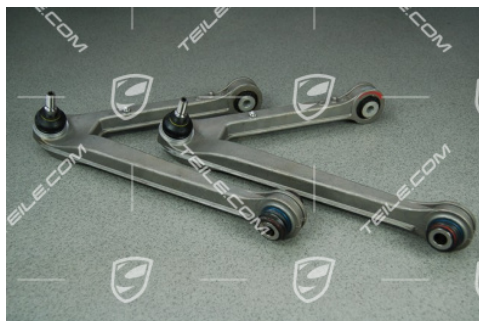

## Control arm, R

 **TEILE.COM** > Porsche 911 > 993 > Rear axle > 501-00 Rear-axle wheel carrier, control arm, wheel hub

### Product details

Article number:	99333104202
Producer:	Genuine Porsche parts
Condition:	<b>new</b> New: a brand-new, unused.
Suitable for:	Porsche 911 > Model 993, 1994-1998
Side:	Right
Side:	
Manufacturer price:	<del>745,61 €</del> (nett :626,56 €)
Discount:	<b>30%</b>
Available:	ready for shipping
<b>Price:</b>	<b>521,92 €</b> <b>(nett:438,59 €)</b>

### Product description

Porsche 993 Control arm, rear axle, RIGHT.