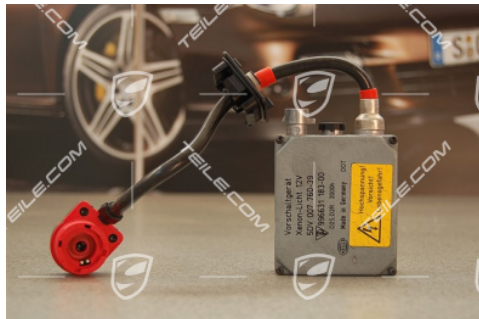

## Litronic headlight control unit, L=R

 **TEILE.COM** > Porsche 911 > 996 > Lighting, electrical parts > 905-03 Headlights, Facelift 02-05 / Turbo / GT2

### Product details

Article number: 99663118300

Condition: **new**

Suitable for: Porsche 911 > Model 996, 2001-2005

Side: Left = right

Side:

Available: **shipping in 3-7 days\***  
\*provided the product is available at the manufacturer

### Product description

Porsche 996.2 Litronic headlight control unit, LEFT=RIGHT.