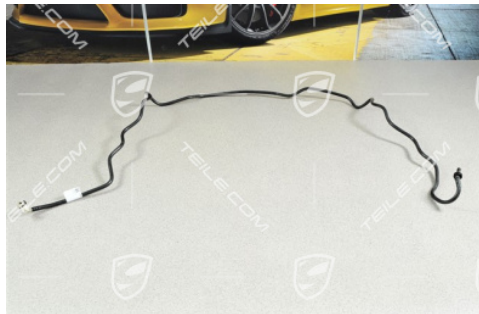

Pipeline, R

 **TEILE.COM** > Porsche 911 > 996 > Lighting, electrical parts > 904-21 Headlight washer system, Facelift
02-

Product details

| | |
|---------------------|---|
| Article number: | 99662813601 |
| Condition: | used |
| Suitable for: | Porsche 911 > Model 996, 2002-2005 |
| Side: | Right |
| Manufacturer price: | 450,51 € (nett :378,58 €) |
| Discount: | 50% |
| Available: | ready for shipping |
| Price: | 225,33 € (nett:189,35 €) |