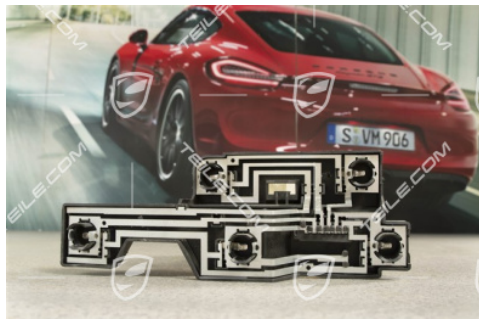

Rear / tail light bulb socket, R

 **TEILE.COM** > Porsche Boxster > 986 > Lighting, electrical parts > 905-05 Rear light

Product details

Article number:	98663145200
Condition:	used
Suitable for:	Porsche Boxster > Model 986, 1997-2002
Side:	Right
Manufacturer price:	38,62 € (nett :32,45 €)
Discount:	38%
Available:	ready for shipping
Price:	24,05 € (nett:20,21 €)

Product description

Rear / tail light bulb socket, R

Galeria produktu