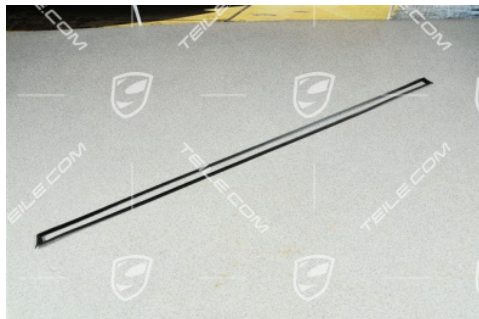

Sealing for roof edge strip, L

 **TEILE.COM** > Porsche 911 > 997 > Body parts > 810-00 Logos, trim strips, stone-screen protection

Product details

Article number: 99755972101

Condition: **used**

Suitable for: Porsche 911 > Model 997, 2004-2012

Side: Left

Manufacturer price: ~~70,46 €~~
(nett :59,21 €)

Discount: **50%**

Available: **ready for shipping**

Price: **35,24 €**
(nett:29,61 €)

Product description

Sealing for roof edge strip, L