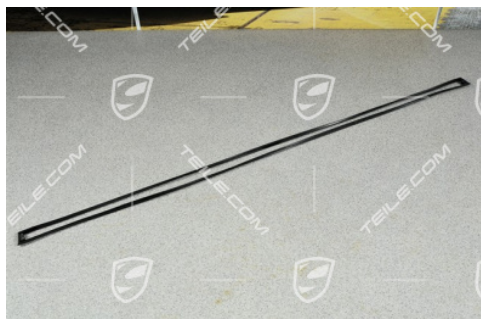

Sealing for roof edge strip, R

 **TEILE.COM** > Porsche 911 > 997 > Exterior > 810-00 Logos, trim strips, stone-screen protection

Product details

Article number: 99755972201

Condition: **used**

Suitable for: Porsche 911 > Model 997, 2004-2012

Side: Right

Manufacturer price: ~~68,45 €~~
(nett :57,52 €)

Discount: **50%**

Available: **ready for shipping**

Price: **34,24 €**
(nett:28,77 €)

Product description

Sealing for roof edge strip, R