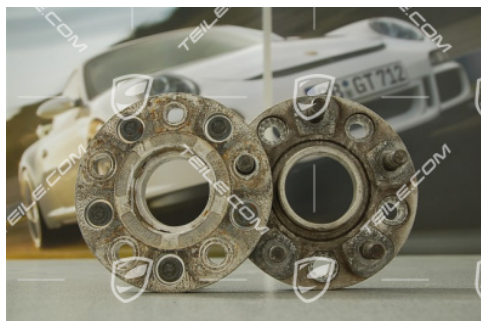

Wheel spacer set 17 mm, incl. wheel nuts

 **TEILE.COM** > Porsche Boxster > 986 > Rear axle > 501-00 Rear-axle wheel carrier, control arm, wheel hub

Product details

Article number: 00004450010

Condition: **used**

Suitable for: Porsche 911 > Model 996, 1998-2005
Porsche Boxster > Model 986, 1997-2004
Porsche 911 > Model 997, 2005-2012
Porsche 911 > Model 997, 2005-2008

Side:

Manufacturer price: 345,10 €
(nett :290,00 €)

Discount: 40%

Available: **availability on request**

Price: **207,06 €**
(nett:174,00 €)

Product description

Porsche 996 Wheel spacer set 17 mm, incl. wheel nuts